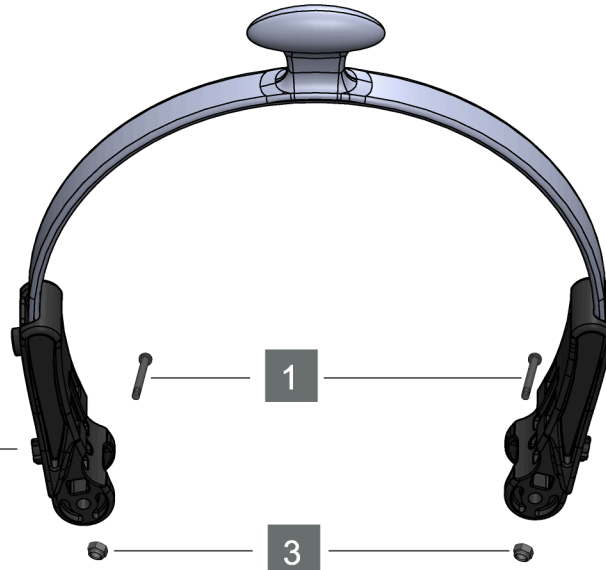

# RV1S BAG STRAPS COMPLETE V2.0

1 **M5X48 BOLT**  
B1C--08X-FWM548

2 **UPPER STRAP RING SIDE ASSEM**  
P1S-63BL-BSASSM

3 **M5 NYLOCK NUT**  
06-M43-M5NL

1

3

5 **UPPER STRAP HOOK SIDE ASSEM**  
P1S-21BL-BSPPXX

4 **LOWER SADDLE ASSEMBLY**  
P1S-64BL-BSPPXX

1

3

6 **ST4.0X14PT SCREW**  
B1C-33X-FWST04

7 **UMBRELLATAB**  
06-C07-BGPTB-002