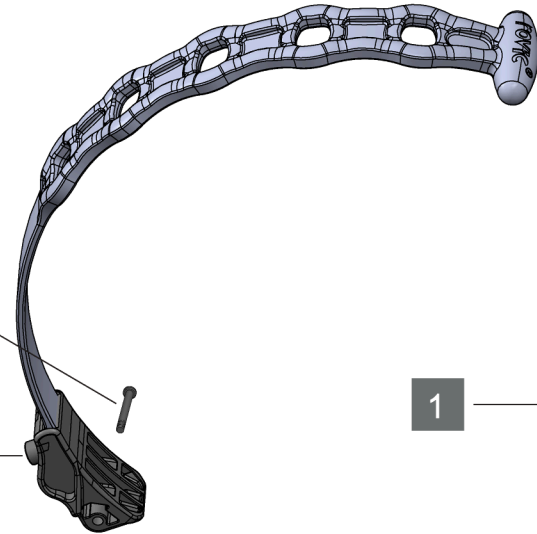

# RV1S BAG STRAPS COMPLETE V2.0

1 **M5X48 BOLT**  
B1C--08X-FWM548

2 **UPPER STRAP RING SIDE ASSEM**  
P1S-63BL-BSASSM

3 **M5 NYLOCK NUT**  
06-M43-M5NL

1

3

5 **UPPER STRAP HOOK SIDE ASSEM**  
P1S-21BL-BSPPXX

4 **LOWER SADDLE ASSEMBLY**  
P1S-64BL-BSPPXX

1

3

6 **ST4.0X14PT SCREW**  
B1C-33X-FWST04

7 **UMBRELLATAB**  
06-C07-BGPTB-002