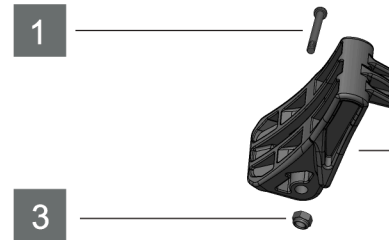

# RV1S BAG STRAPS COMPLETE V2.0

1 **M5X48 BOLT**  
B1C--08X-FWM548

2 **UPPER STRAP RING SIDE ASSEM**  
P1S-63BL-BSASSM

3 **M5 NYLOCK NUT**  
06-M43-M5NL

1

3

5 **UPPER STRAP HOOK SIDE ASSEM**  
P1S-21BL-BSPPXX

4 **LOWER SADDLE ASSEMBLY**  
P1S-64BL-BSPPXX

1

3

6 **ST4.0X14PT SCREW**  
B1C-33X-FWST04

7 **UMBRELLATAB**  
06-C07-BGPTB-002